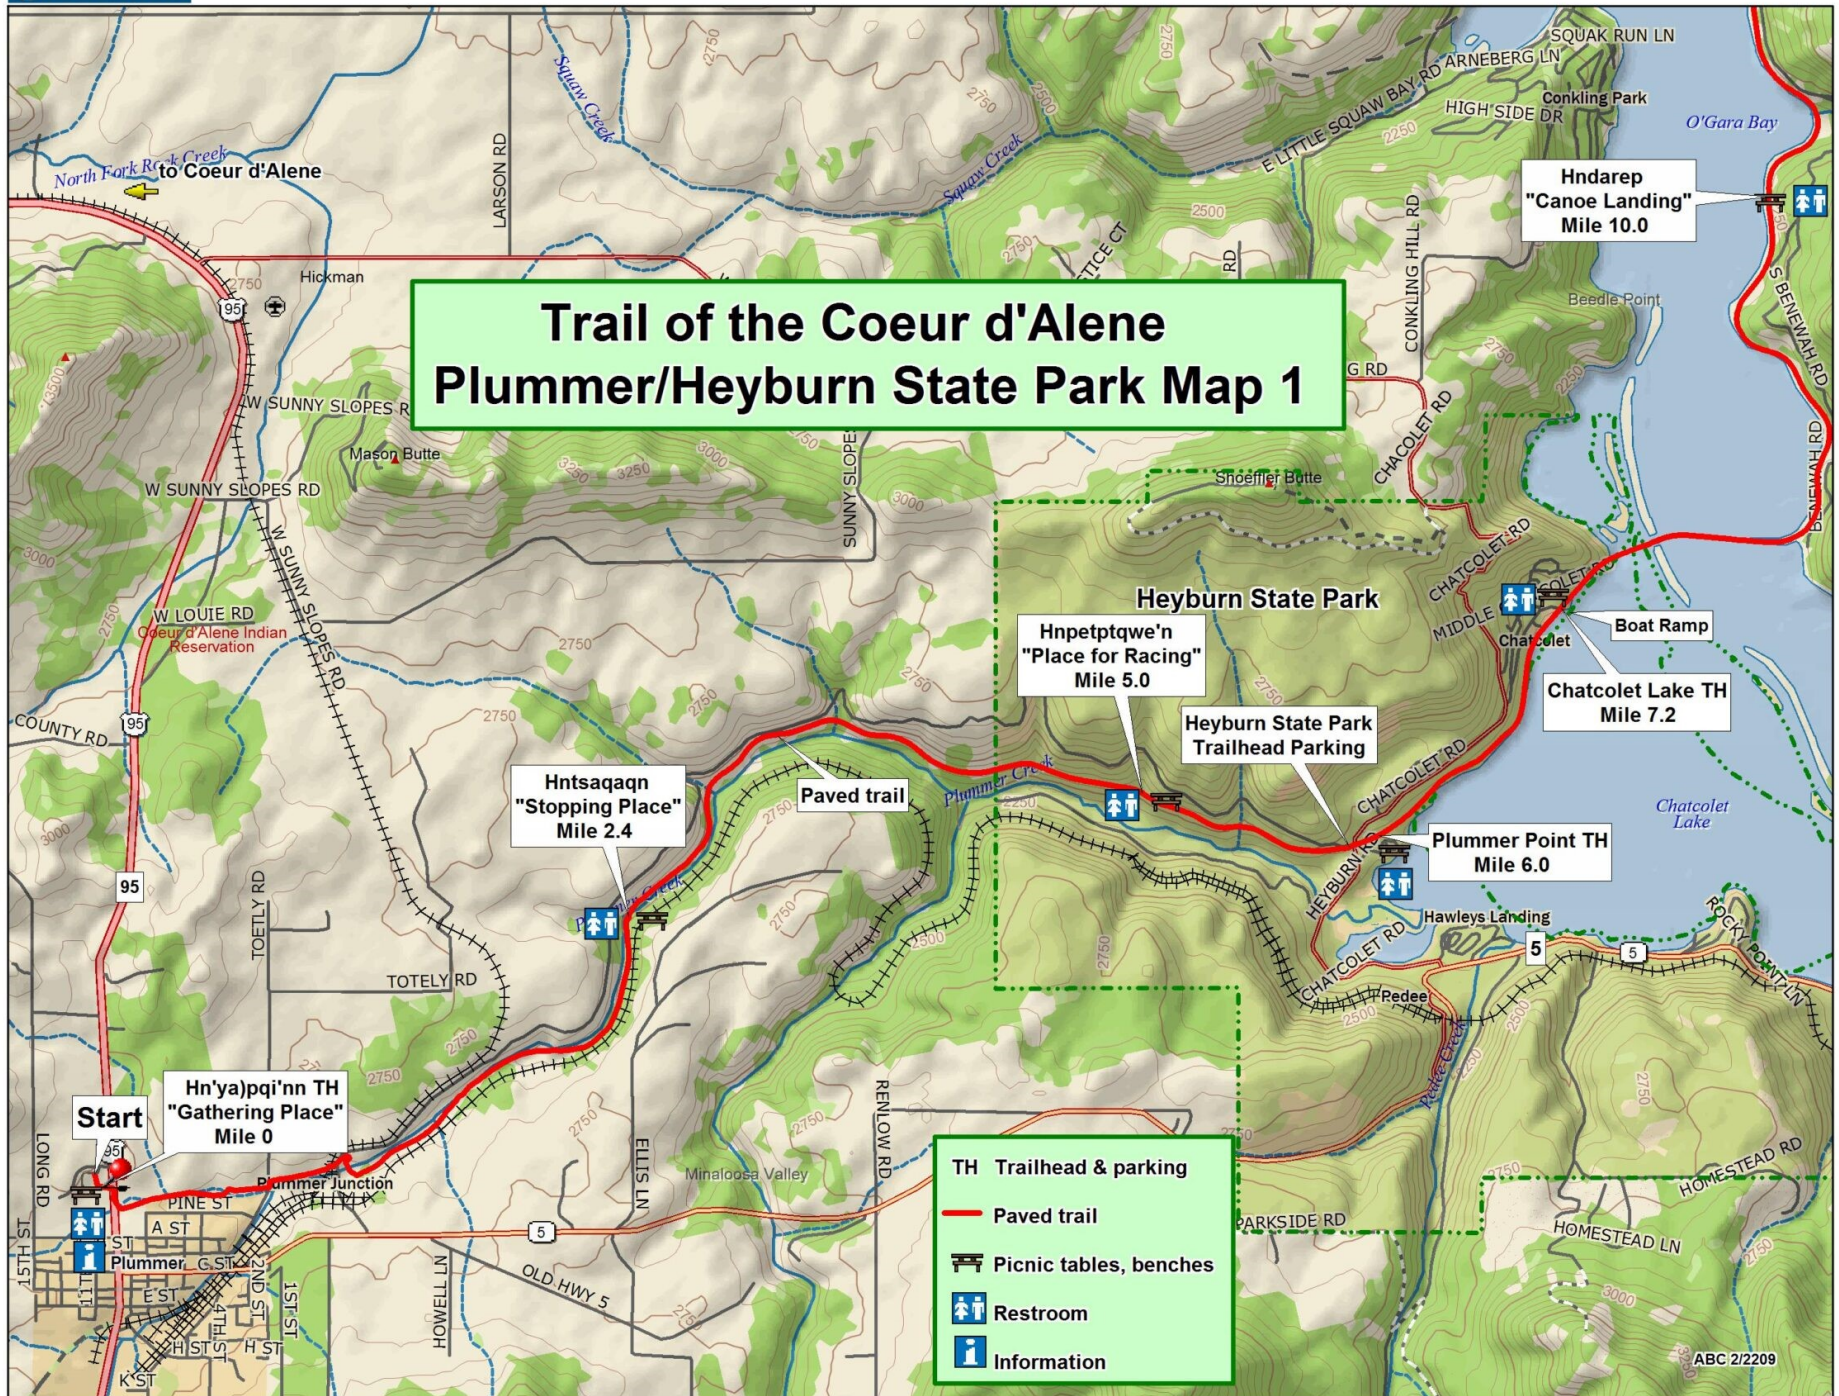

Trail of the Coeur d'Alene Plummer/Heyburn State Park Map 1

Data use subject to license.

© DeLorme. XMap® 6.

www.delorme.com